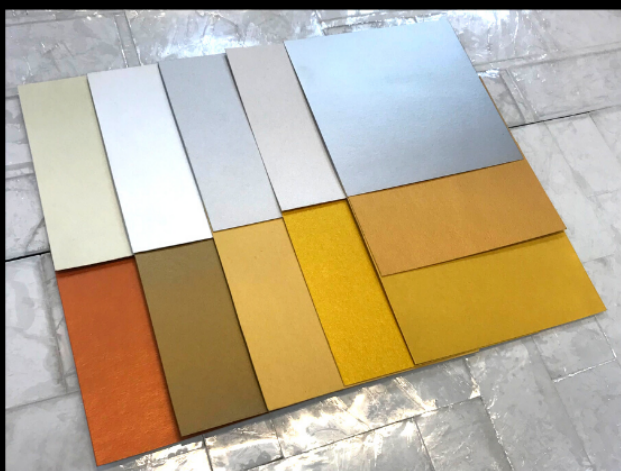

LEZARD SURFACE FINISHES

THE SILVER LINING SERIES

A collection of **Water-based Metallic Color Wash** in a wide range of colors perfect for DIY.

Not only does our series cover the color spectrum of Silver Lining (silvery white to yellow gold), it also brings you a warm and welcoming atmosphere like the gorgeous sunshine.

With its soft shimmer, this gentle metallic color wash can paint the interior with elegance and light up your life, unlike the ordinary, cold & solid metallic paints.

More importantly, they are *odorless & water-based*, and are therefore environmentally friendly.